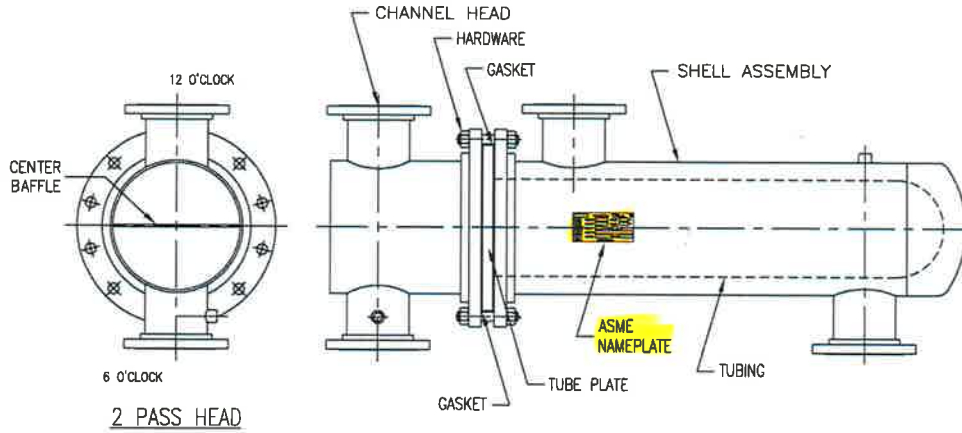

GENERAL INFORMATION

CHANNEL HEAD

TUBE BUNDLE

SHELL ASSEMBLY