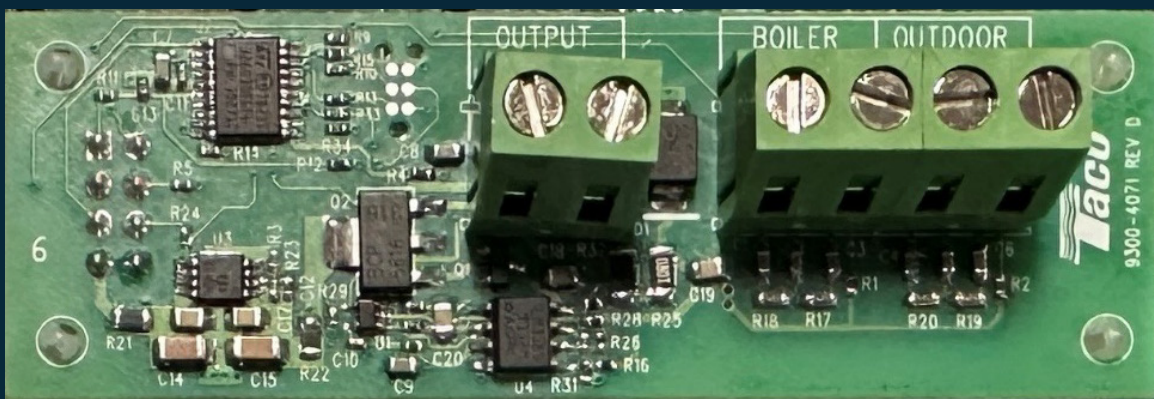

SWITCHING RELAYS & ZONE VALVE CONTROLS -5 SERIES PC800-5 KIT

Catalog

The PC800-5 daughter card is an upgradeable option for the SR50X-5 and ZVC40X-5. The PC800-5 (sold separately) offers an energy-saving control option to support indoor and outdoor reset. This option provides an energy-saving program that can adjust the temperature of a modulating condensing boiler or conventional 'On/Off' boiler to increase the comfort level and use less fuel, without needing to install an outdoor sensor. It also supports Outdoor Reset (Weather Compensation) when the outdoor sensor is connected.

SWITCHING RELAYS & ZONE VALVE CONTROLS -5 SERIES

PC800-5 KIT

Job _____ Contractor _____ Item no. _____

Engineer _____ Rep. _____ Model no. _____

Comparison Table of the PC700 Series vs. the New PC800-5

Boiler Control Applications	Current PC700's Solution	Current PC800-5 Solution
Single On/Off Boiler	PC700-2	PC800-5
Single Mod-Con Boiler	No Solution	PC800-5

Mixing Control Applications	Current PC700's Solution	Current PC800-5 Solution
Mixing Valve with 0-10vdc Input Actuator	No Solution	PC800-5
Mixing Valve with 4-20ma Input Actuator	No Solution	PC800-5
Injection Mixing with 2-Way Modulating Valve	No Solution	PC800-5
Injection Mixing using a Circulator with 0-10vdc Input	No Solution	PC800-5
Injection Mixing using a Circulator with 4-20ma Input	No Solution	PC800-5

Zone Valve Controls – with PC800-5 Upgradable Daughter Card Option

Product Number	Description
ZVC403-5 w/ PC800-5	3 Zone Valve Control with Indoor & Outdoor Reset
ZVC404-5 w/ PC800-5	4 Zone Valve Control with Indoor & Outdoor Reset
ZVC405-5 w/ PC800-5	5 Zone Valve Control with Indoor & Outdoor Reset
ZVC406-5 w/ PC800-5	6 Zone Valve Control with Indoor & Outdoor Reset