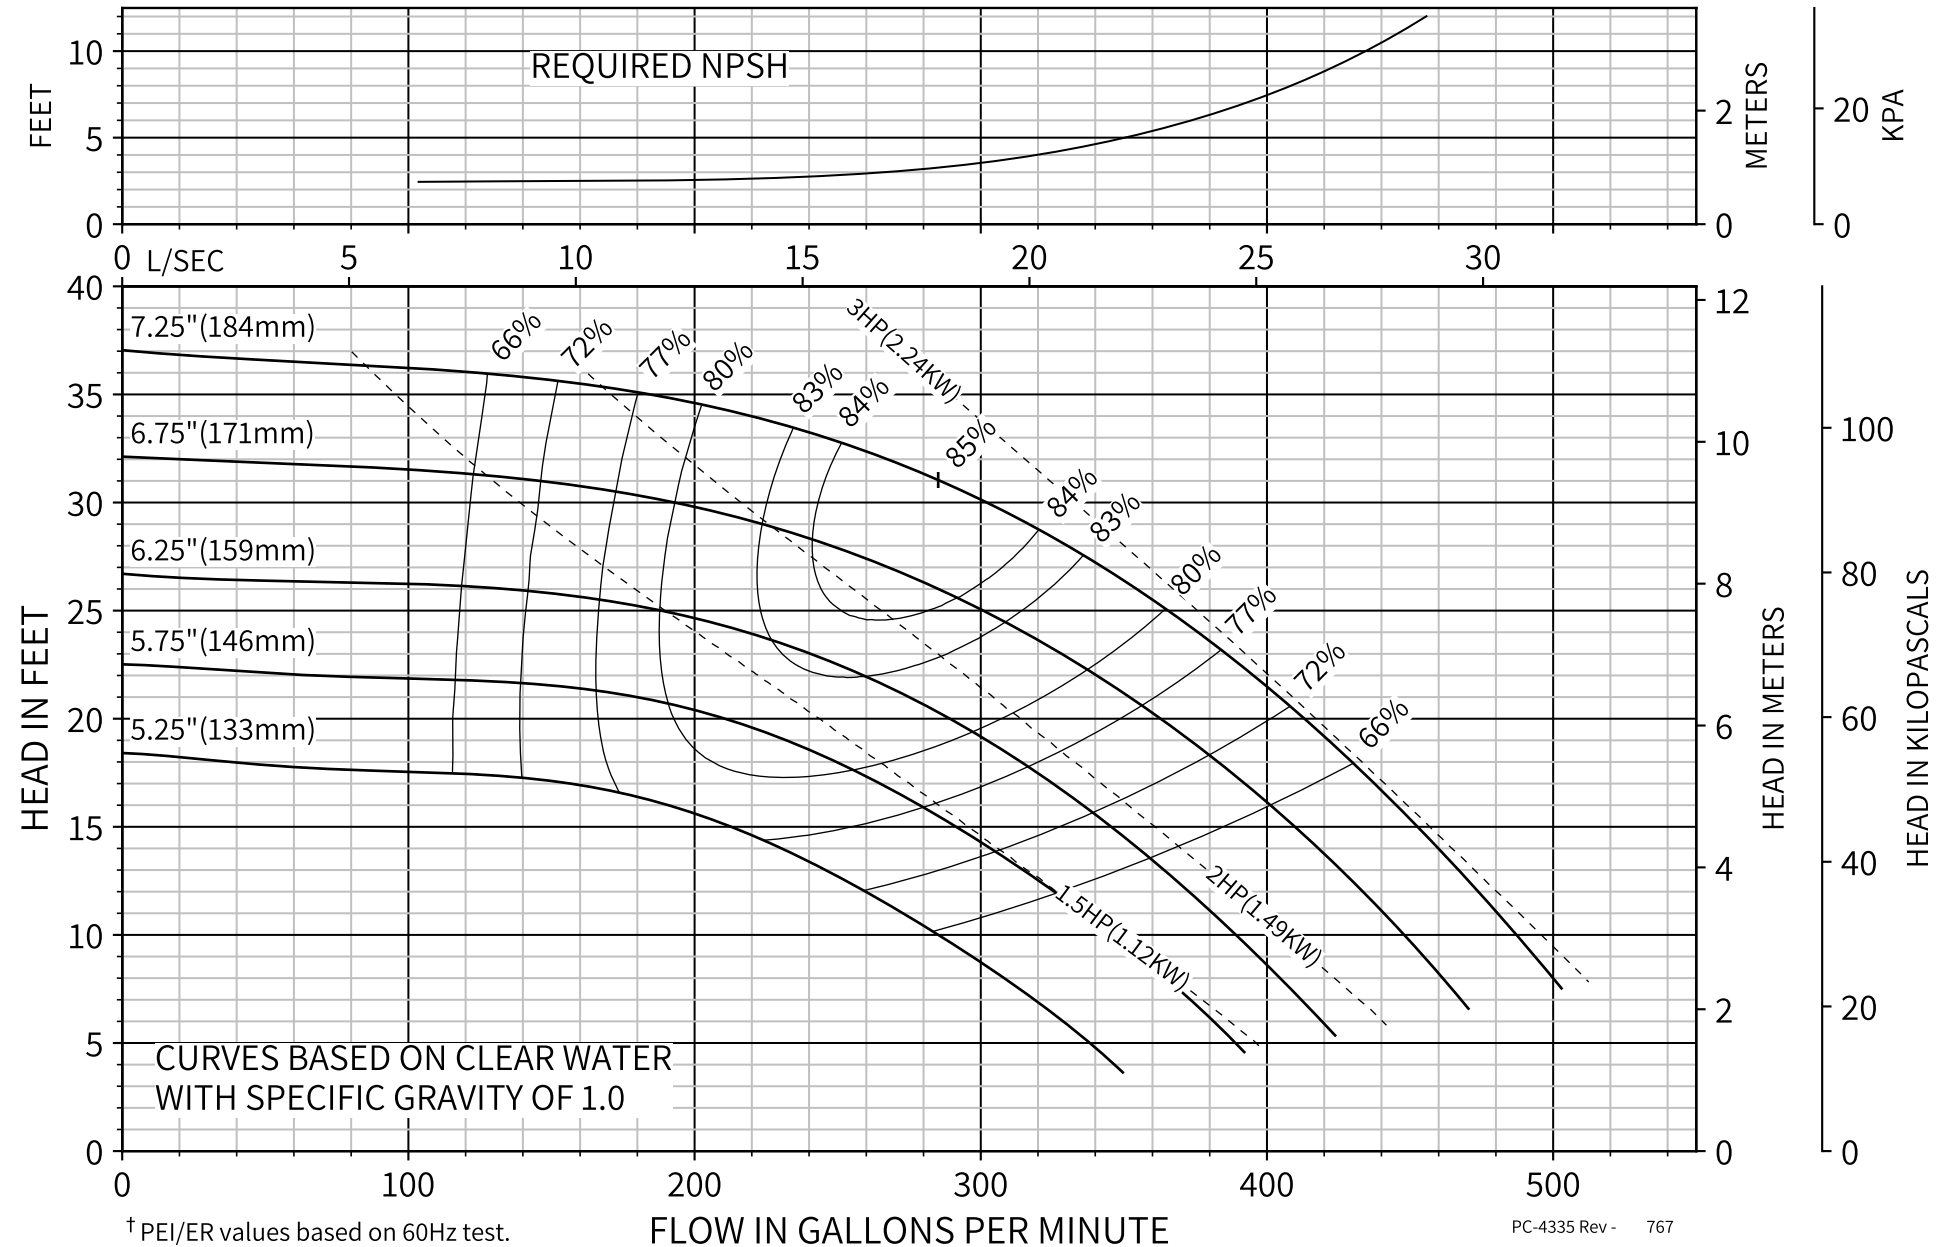

# KV Series | Model: 4007D | 1450 RPM

Curve No. 4335 | Min. Imp. Dia. 5.25" | Size 4x4x7.25 | October 28, 2019

**Energy Efficiency Rating:** DOE Basic Model Number: KV4007D-4P-PM  
Pump & Motor: PE<sub>CL</sub>: 0.91<sup>†</sup> | ER<sub>CL</sub>: 9<sup>†</sup>

<sup>†</sup> PEI/ER values based on 60Hz test.