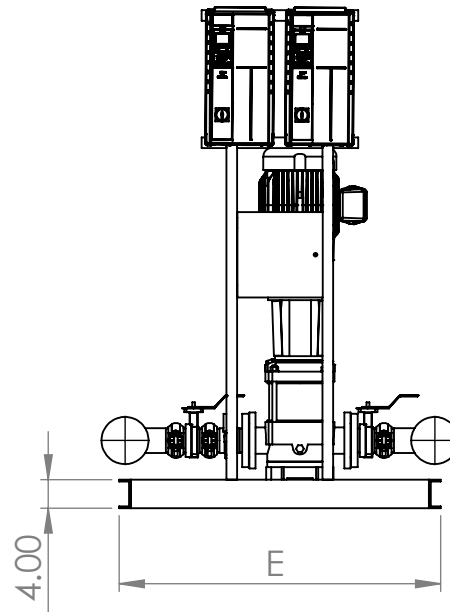

Taco Booster Submittal Information

Pump Model	Header Dia.	A	B		Cmin	Cmax	Dmin	Dmax	E					
			150#	300#					150#	300#				
1VR		7	33.4	35.3	12.3	33.5	11.1	11.1	53.6	55.1				
3VR	2				13.1									
6VR					12.6	41.8		16.1						
1VR					13.7	29.9		11.1						
3VR	3				36.4	38.3		12.3			31.7	13.1		
6VR					12.6	41.8		16.1						
10VR		7.5	27.7	32.9	13.7	29.9	20.9	19.8	47.1	53.6				
15VR	2				16.3	43.8		20.9						
20VR					13.7	29.9		19.8						
10VR					16.3	43.8		20.9						
15VR	3/4				28.2	33.4		13.7			29.9	19.8		
20VR					16.3	43.8		20.9						
10VR		8.1	30.3	35.5	13.7	29.9	11.1	20.9	47.1	53.6				
15VR	6				16.3	43.8		19.8						
20VR					13.7	29.9		20.9						
10VR					16.3	43.8		19.8						
15VR					13.7	29.9		20.9						
20VR					16.3	43.8		19.8						
30VR	-	9.5	39.2	41.8	17.9	48.9	13.7	25	57.6	60.1				
45VR					26.7	47		15.2			60.6			
65VR					46.1	42.7		29			44.5	27.6	63.1	65.6
95VR					46.6	43.2		40.9			17.9			

Booster Info Section	
Project:	
Rep.:	
Model:	
Pump Details:	
Total Package Flow (USGPM):	
Total Package Head (ft):	
Sequence of Operation:	
Header Size:	
Motor Enclosure:	
Motor Electrics:	
Integrated Drive Controller Enclosure: UL type	
UL/CSA Labelled	
Dual DC-Link chokes (5% AC line reactor)	
Protocols (Standard): BACnet, Modbus RTU, N2 Metasys, FLN Apogee, FC Protocol	

Model:			
DRW BY:	DATE:	CHKD BY:	DATE:
J.D	02/10/2026	N/A	N/A
TOLERANCES UNLESS OTHERWISE SPECIFIED			
Dec: ±0.06	Frac: ±1/16	Angle: ±1/2	SCALE: NTS
REV	SIZE	TAG:	
C	A4		

	Taco Canada LTD. 8450 Lawson road Unit 3 Milton, ON, L9T0J8
	<small>THIS DRAWING AND THE INFORMATION DEPICTED THEREIN IS THE PROPERTY OF TACO CANADA. COPIES ARE ISSUED IN STRICT CONFIDENCE AND SHALL NOT BE REPRODUCED, OR COPIED OR USED AS THE BASIS FOR THE MANUFACTURE OR SALE OF PRODUCTS WITHOUT PRIOR WRITTEN PERMISSION OF TACO CANADA.</small>
SHEET 1 OF 1	WEIGHT: