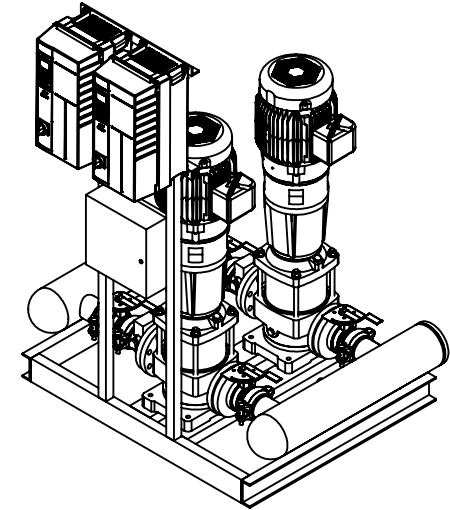

Taco Booster Submittal Information

Pump Model	Header Dia.	A	B		Cmin	Cmax	Dmin	Dmax	E					
			150#	300#					150#	300#				
1VR		7	33.4	35.3	12.3	33.5	11.1	11.1	53.6	55.1				
3VR	2				13.1									
6VR					12.6	41.8		16.1						
1VR					13.7	29.9		11.1						
3VR	3				36.4	38.3		12.3			31.7	13.1		
6VR					12.6	41.8		16.1						
10VR		7.5	27.7	32.9	13.7	29.9	20.9	19.8	47.1	53.6				
15VR	2				16.3	43.8		20.9						
20VR					13.7	29.9		19.8						
10VR					16.3	43.8		20.9						
15VR	3/4				28.2	33.4		13.7			29.9	19.8		
20VR					16.3	43.8		20.9						
10VR		8.1	30.3	35.5	13.7	29.9	11.1	20.9	47.1	53.6				
15VR	6				16.3	43.8		19.8						
20VR					13.7	29.9		20.9						
10VR					16.3	43.8		19.8						
15VR					13.7	29.9		20.9						
20VR					16.3	43.8		19.8						
30VR	-	9.5	39.2	41.8	17.9	48.9	13.7	25	57.6	60.1				
45VR					26.7	47		15.2			60.6			
65VR					46.1	42.7		29			44.5	27.6	63.1	65.6
95VR					46.6	43.2		40.9			17.9			

Booster Info Section	
Project:	
Rep.:	
Model:	
Pump Details:	
Total Package Flow (USGPM):	
Total Package Head (ft):	
Sequence of Operation:	
Header Size:	
Motor Enclosure:	
Motor Electrics:	
Integrated Drive Controller Enclosure: UL type	
UL/CSA Labelled	
Dual DC-Link chokes (5% AC line reactor)	
Protocols (Standard): BACnet, Modbus RTU, N2 Metasys, FLN Apogee, FC Protocol	