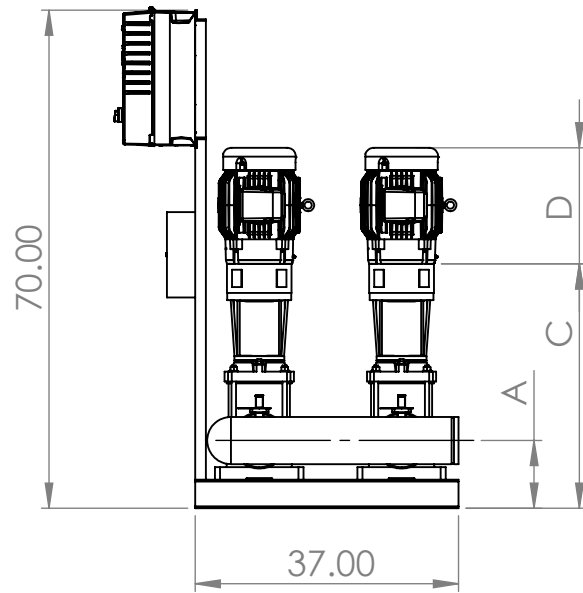

Taco Booster Submittal Information

Pump Model	Header Dia.	A	B		Cmin	Cmax	Dmin	Dmax	E					
			150#	300#					150#	300#				
1VR		7	33.4	35.3	12.3	33.5	11.1	11.1	53.6	55.1				
3VR	2				13.1									
6VR					12.6	41.8		16.1						
1VR					13.7	29.9		11.1						
3VR	3				36.4	38.3		12.3			31.7	13.1		
6VR					12.6	41.8		16.1						
10VR		7.5	27.7	32.9	13.7	29.9	20.9	19.8	47.1	53.6				
15VR	2				16.3	43.8		20.9						
20VR					13.7	29.9		19.8						
10VR					16.3	43.8		20.9						
15VR	3/4				28.2	33.4		13.7			29.9	19.8		
20VR					16.3	43.8		20.9						
10VR		8.1	30.3	35.5	13.7	29.9	11.1	20.9	47.1	53.6				
15VR	6				16.3	43.8		19.8						
20VR					13.7	29.9		20.9						
10VR					16.3	43.8		19.8						
15VR					13.7	29.9		20.9						
20VR					16.3	43.8		19.8						
30VR	-	9.5	39.2	41.8	17.9	48.9	13.7	25	57.6	60.1				
45VR					26.7	47		15.2			60.6			
65VR					46.1	42.7		29			44.5	27.6	63.1	65.6
95VR					46.6	43.2		40.9			17.9			

Booster Info Section	
Project:	
Rep.:	
Model:	
Pump Details:	
Total Package Flow (USGPM):	
Total Package Head (ft):	
Sequence of Operation:	
Header Size:	
Motor Enclosure:	
Motor Electrics:	
Integrated Drive Controller Enclosure: UL type	
UL/CSA Labelled	
Dual DC-Link chokes (5% AC line reactor)	
Protocols (Standard): BACnet, Modbus RTU, N2 Metasys, FLN Apogee, FC Protocol	

Model:			
DRW BY:	DATE:	CHKD BY:	DATE:
J.D	02/10/2026	N/A	N/A
TOLERANCES UNLESS OTHERWISE SPECIFIED			
Dec: ±0.06	Frac: ±1/16	Angle: ±1/2	SCALE: NTS
REV	SIZE	TAG:	
C	A4		

	Taco Canada LTD. 8450 Lawson road Unit 3 Milton, ON, L9T0J8
	<small>THIS DRAWING AND THE INFORMATION DEPICTED THEREIN IS THE PROPERTY OF TACO CANADA. COPIES ARE ISSUED IN STRICT CONFIDENCE AND SHALL NOT BE REPRODUCED, OR COPIED OR USED AS THE BASIS FOR THE MANUFACTURE OR SALE OF PRODUCTS WITHOUT PRIOR WRITTEN PERMISSION OF TACO CANADA.</small>
SHEET 1 OF 1	WEIGHT: