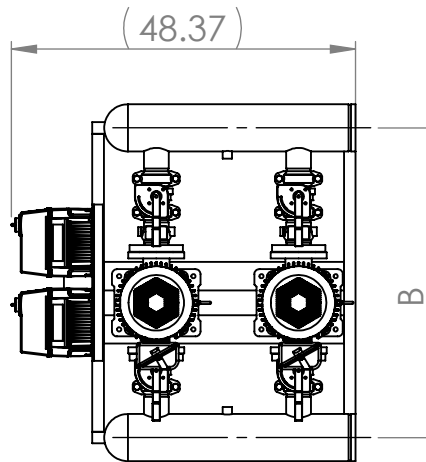

Taco Booster Submittal Information

Pump Model	Header Dia.	A	B		Cmin	Cmax	Dmin	Dmax	E					
			150#	300#					150#	300#				
1VR		7	33.4	35.3	12.3	33.5	11.1	11.1	53.6	55.1				
3VR	2				13.1									
6VR					12.6	41.8		16.1						
1VR					13.7	29.9		11.1						
3VR	3				36.4	38.3		12.3			31.7	13.1		
6VR					12.6	41.8		16.1						
10VR		7.5	27.7	32.9	13.7	29.9	20.9	19.8	47.1	53.6				
15VR	2				16.3	43.8		20.9						
20VR					13.7	29.9		19.8						
10VR					16.3	43.8		20.9						
15VR	3/4				28.2	33.4		13.7			29.9	19.8		
20VR					16.3	43.8		20.9						
10VR		8.1	30.3	35.5	13.7	29.9	11.1	20.9	47.1	53.6				
15VR	6				16.3	43.8		19.8						
20VR					13.7	29.9		20.9						
10VR					16.3	43.8		19.8						
15VR					13.7	29.9		20.9						
20VR					16.3	43.8		19.8						
30VR	-	9.5	39.2	41.8	17.9	48.9	13.7	25	57.6	60.1				
45VR					26.7	47		15.2			60.6			
65VR					46.1	42.7		29			44.5	27.6	63.1	65.6
95VR					46.6	43.2		40.9			17.9			

Booster Info Section	
Project:	
Rep.:	
Model:	
Pump Details:	
Total Package Flow (USGPM):	
Total Package Head (ft):	
Sequence of Operation:	
Header Size:	
Motor Enclosure:	
Motor Electrics:	
Integrated Drive Controller Enclosure: UL type	
UL/CSA Labelled	
Dual DC-Link chokes (5% AC line reactor)	
Protocols (Standard): BACnet, Modbus RTU, N2 Metasys, FLN Apogee, FC Protocol	

Model:			
DRW BY:	DATE:	CHKD BY:	DATE:
J.D	02/10/2026	N/A	N/A
TOLERANCES UNLESS OTHERWISE SPECIFIED			
Dec: ±0.06	Frac: ±1/16	Angle: ±1/2	SCALE: NTS
REV	SIZE	TAG:	
C	A4		

	Taco Canada LTD. 8450 Lawson road Unit 3 Milton, ON, L9T0J8
	<small>THIS DRAWING AND THE INFORMATION DEPICTED THEREIN IS THE PROPERTY OF TACO CANADA. COPIES ARE ISSUED IN STRICT CONFIDENCE AND SHALL NOT BE REPRODUCED, OR COPIED OR USED AS THE BASIS FOR THE MANUFACTURE OR SALE OF PRODUCTS WITHOUT PRIOR WRITTEN PERMISSION OF TACO CANADA.</small>
SHEET 1 OF 1	WEIGHT: