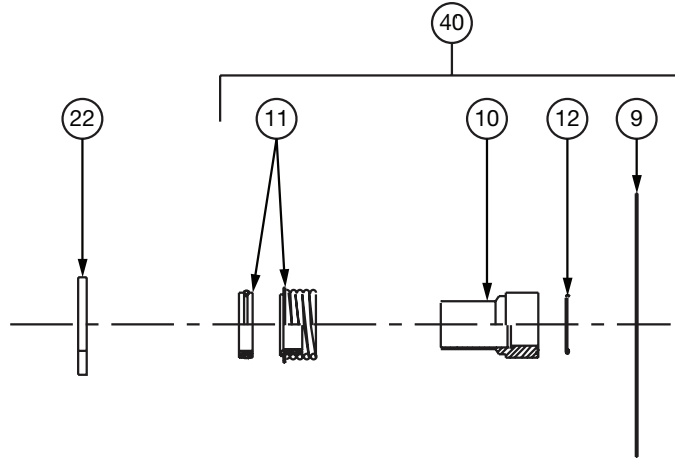

CI Series Seal Replacement Parts

CI-Seal Replacement Parts

ITEM NO.	NO. REQ.	DESCRIPTION	5011, 5011D	5011, 5011D	5011, 5011D	5011, 5011D
			MOTOR FRAME			
			H, J, OR K	L, M, N OR R	H, J, OR K	L, M, N OR R
			143-215JM	254-365JM	143-215JM	254-365JM
			MECHANICAL DESIGN (125#)		MECHANICAL DESIGN (250#)	
9	1	Gasket (Casing)	See Page 1	See Page 1	See Page 1	See Page 1
10	1	Sleeve (SS)	953-1118RP	953-1170RP	953-1892RP	953-1891RP
10	1	Sleeve (Bronze)	953-1119RP	953-1171RP	953-1861RP	953-1887RP
11	1	Seal (Type B)	951-3157RP	951-3158RP	951-3766RP	951-5158RP
11	1	Seal (Type D)	951-3159RP	951-3160RP	951-3781RP	951-5159RP
11	1	Seal (Type E)	951-3161RP	951-3162RP	951-3782RP	951-5160RP
11	1	Seal (Type F)	951-6415RP	951-6417RP	951-6461RP	951-6456RP
12	1	Sleeve Gasket	592-525RP	951-3042RP	953-525RP	951-3042RP
22	1	Deflector	900-044RP	951-3065RP	900-044RP	951-3065RP
40	1	Seal Kit (Type B) SS	953-1549-1RP	953-1549-4RP	953-1549-7RP	953-1549-10RP
40	1	Seal Kit (Type B) BRZ	953-1549-1BRP	953-1549-4BRP	953-1549-7BRP	953-1549-10BRP
40	1	Seal Kit (Type D) SS	953-1549-2RP	953-1549-5RP	953-1549-8RP	953-1549-11RP
40	1	Seal Kit (Type D) BRZ	953-1549-2BRP	953-1549-5BRP	953-1549-8BRP	953-1549-11BRP
40	1	Seal Kit (Type E) SS	953-1549-3RP	953-1549-6RP	953-1549-9RP	953-1549-12RP
40	1	Seal Kit (Type E) BRZ	953-1549-3BRP	953-1549-6BRP	953-1549-9BRP	953-1549-12BRP
40	1	Seal Kit (Type F) SS	953-1549-41RP	953-1549-42RP	953-1549-43RP	953-1549-44RP
40	1	Seal Kit (Type F) BRZ	953-1549-41BRP	953-1549-42BRP	953-1549-43BRP	953-1549-44BRP

From AW-687 REV S