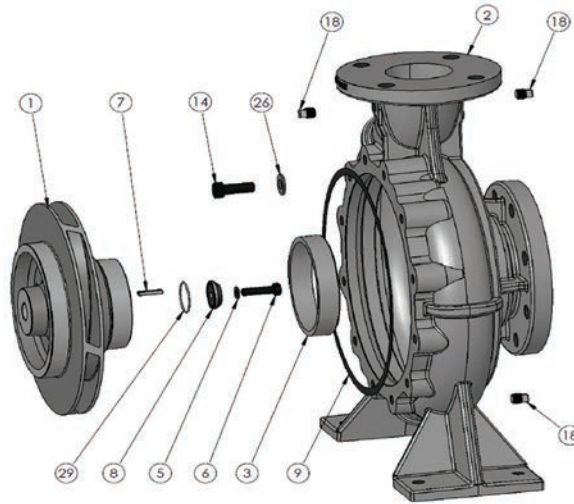

CI 5011 & 5011D

SUPERSEDES: NEW

EFFECTIVE: April 30, 2019

ITEM NUMBER	NUMBER REQUIRED	DESCRIPTION	CI 5011	CI 5011	CI 5011D	CI 5011D
			FRAME H, J OR K	FRAME L, M OR N	FRAME H, J OR K	FRAME L, M OR N
			213-215JM	254-324JM	213-215JM	254-324JM
1	1	Impeller (Bronze)	953-1102RP**	953-1103RP**	N/A	N/A
1	1	Impeller (BRZ) (With B/H, 1160, 1450 & 1760 RPM)	N/A	N/A	953-6344RP	953-6345RP
1	1	Impeller (SS) (With B/H, 1160, 1450 & 1760 RPM)	N/A	N/A	953-6344SRP	953-6345SRP
2	1	Casing (125#) (No W/R)	953-1108RP	953-1108RP	953-6339RP	953-6339RP
2	1	Casing (250#) (No W/R)	953-1252RP	953-1252RP	953-6340RP	953-6340RP
2	1	Casing (125#) (Bronze W/R)	953-1460RP	953-1460RP	953-6341RP	953-6341RP
2	1	Casing (250#) (Bronze W/R)	953-1461RP	953-1461RP	953-6342RP	953-6342RP
3	1 (W/R)	Wear Ring (Bronze)	953-2049RP	953-2049RP	953-6351LRP	953-6351LRP
5	1	Dowdy Washer	951-2578RP	951-2579RP	951-2578RP	951-2579RP
6	1	Impeller Bolt (Stainless Steel)	3/8NCX1LG	1/2NCX1-1/2LG	3/8NCX1-1/2LG	1/2NCX1-1/2LG
7	1	Impeller Key (Stainless Steel)	3/16X3/16X1-1/8LG	1/4X1/4X2LG	3/16X3/16X1-1/8LG	1/4X1/4X2LG
8	1	Impeller Washer	953-828RP	953-829RP	953-828RP	953-829RP
9	1	Gasket (Casing)	953-1010RP	953-1010RP	953-4221RP	953-4221RP
14	12	Casing Bolt (Steel)	1/2NCX1LG	1/2NCX1-1/4LG	1/2NCX1-1/2LG	1/2NCX1-1/2LG
18	4	Pipe Plug (Brass)	1/4NPT	1/4NPT	1/4NPT	1/4NPT
26	12	Casing Washer (Zinc)	1/2	1/2	1/2	1/2
29	1	Impeller Gasket	953-830RP	953-759RP	953-830RP	953-759RP

AW-679 REV C

** 5011 IMPELLER IS AVAILABLE FOR ALL SPEEDS