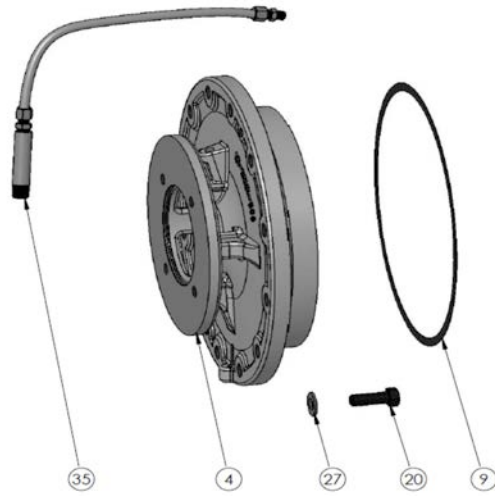

AW-679 REV C

** 5011 IMPELLER IS AVAILABLE FOR ALL SPEEDS

CI Series Cover Replacement Parts

ITEM NUMBER	QUANTITY	DESCRIPTION	MOTOR FRAME				MODEL NUMBER
			H or J	K	L	M or N	
			143-184JM	213-215JM	254-256JM	284-326JM	
4	1	Cover	953-891RP	951-893RP	953-906RP	N/A	1511
4	1	Cover	953-1213RP	953-1214RP	953-1215RP	N/A	2511
4	1	Cover, 125#	953-6111-25RP	953-6113-25RP	953-6059-25RP	N/A	2511D
4	1	Cover, 250#	953-6112-25RP	953-6114-25RP	953-6060-25RP	N/A	
4	1	Cover	953-1228RP	953-1229RP	953-1230RP	953-1231RP	3011
4	1	Cover, 125#	953-6111-30RP	953-6113-30RP	953-6059-30RP	953-6061-30RP	3011D
4	1	Cover, 250#	953-6112-30RP	953-6114-30RP	953-6060-30RP	953-6062-30RP	
4	1	Cover	953-2355RP	953-2356RP	953-2357RP	953-2358RP	4011
4	1	Cover, 125#	953-4394RP	953-4396RP	953-4211RP	953-4395RP	4011C
4	1	Cover, 250#	953-4415RP	953-4416RP	953-4210RP	953-4414RP	
4	1	Cover	N/A	953-895RP	953-908RP	953-911RP	5011
4	1	Cover, 125#	N/A	953-6113-30RP	953-6059-30RP	953-6061-30RP	5011D
4	1	Cover, 250#	N/A	953-6114-30RP	953-6060-30RP	953-6062-30RP	
4	1	Cover	N/A	N/A	953-1192RP	953-1191RP	6011
4	1	Cover, 125#	N/A	N/A	953-6059-30RP	953-6061-30RP	6011D
4	1	Cover, 250#	N/A	N/A	953-6060-30RP	953-6062-30RP	
9	1	Gasket (Casing)	See Page 1				ALL ABOVE
20	4	Motor Bolt	3/8 NC X 1 LG	1/2 NC X 1-1/4 LG	1/2 NC X 1-1/2 LG	5/8 NC X 1-1/4 LG	
27	4	Motor Washer	3/8	1/2	1/2	5/8	
35	1	Tube Kit	951-1547RP				